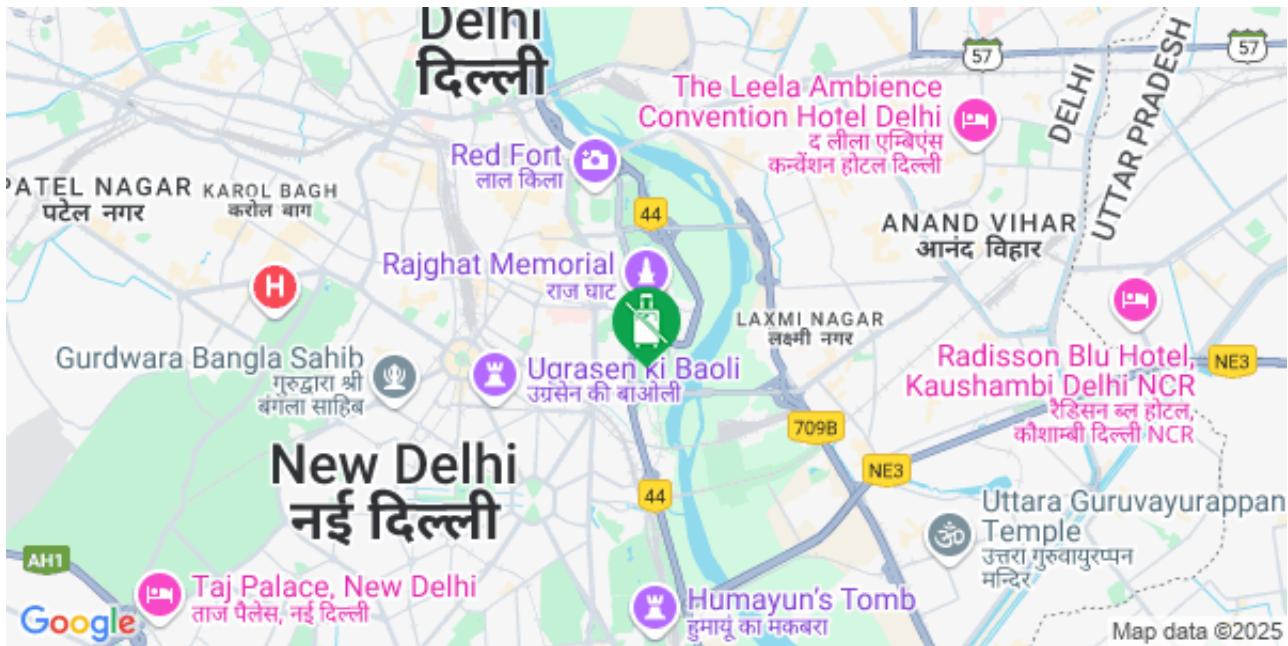

Travel

06

MAR
5:12 UTC

India Tactical: Traffic restrictions imposed for sports event at Indira Gandhi Stadium in Delhi until March 16; allot for disruptions

Current Situation:

- The Delhi Traffic Police imposed traffic restrictions for a sports event at the Indira Gandhi Indoor Stadium in the city until March 16.
- Vehicular traffic is restricted on Indraprastha (IP) Marg, Vikas Marg, and Ring Road from Rajghat to IP Depot between 12:00-00:00 (local time) on event days.
- The authorities also imposed traffic diversions on IP Marg, Vikas Marg, and Mahatma Gandhi Road in Delhi from 15:00 until the conclusion of the event on the day until March 16.
- Limited parking is available near the stadium for vehicles with a valid parking label. Parking label holders should approach the stadium parking via Ring Road and enter through Mahatma Gandhi Road. Vehicles without a valid parking label are not allowed near the venue.
- Roadside parking is prohibited in the area to maintain traffic flow, and illegally parked vehicles will be towed and prosecuted under the law.
- Further, Delhi Traffic Police advised those traveling to and from the stadium to allow extra time for travel due to expected congestion.
- Full advisory can be found [here](#).

Source: [Delhi Traffic Police](#)

Recommendations:

Those operating or residing in Delhi until March 16 are advised to allot for disruptions in the vicinity of the aforementioned areas due to the traffic diversions.