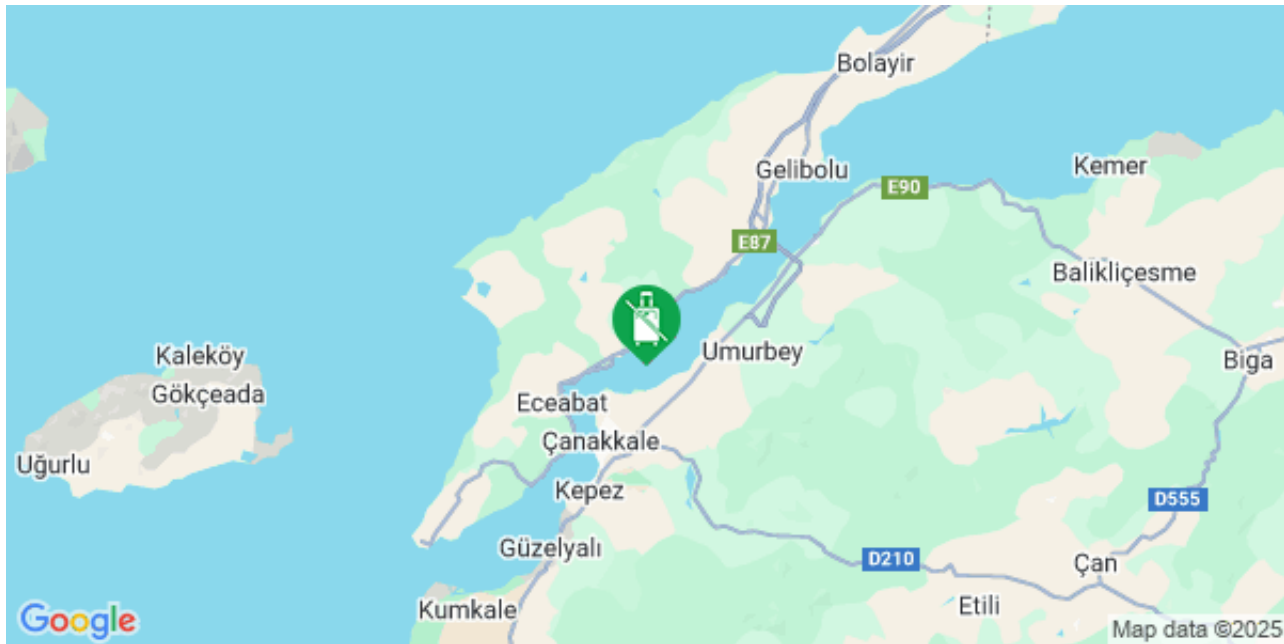

Travel

29

MAR
6:48 UTC

Turkey Tactical: Dardanelles Strait closed to traffic due to fog during morning hours on March 29; allot for disruptions

Current Situation:

- According to Turkey's national broadcaster, Dardanelles Strait is closed to maritime traffic in both directions due to fog during the morning hours (local time) of March 29.
- The ship traffic is expected to resume once the fog clears.

Source: [TRTHaber](#)

Recommendations:

1. Those operating vessels through the Dardanelles Strait during the morning hours on March 29 are advised to allot for disruptions to business continuity, including delivery delays, due to the closure of the strait in both directions.
2. It is further advised to remain cognizant of authorities' updates.